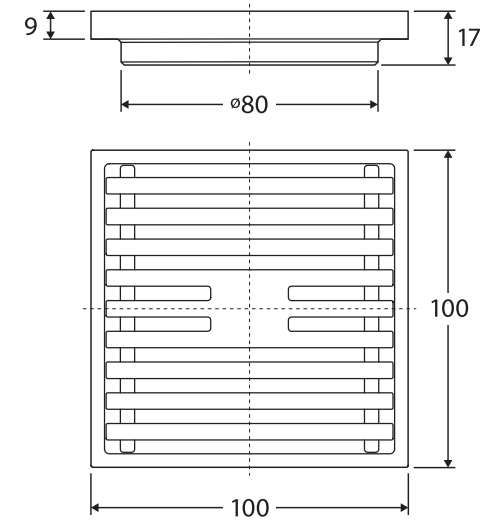

Square Slim Grate

FLOOR WASTE

Features

- 80 mm outlet
- Made from solid brass
- Electroplated finishes

Available in

Chrome
CHG1080

Brushed Nickel
CHG1080-BN

Gun Metal
CHG1080-GM

While we aim to ensure specifications are correct at the time of publication, Fienza reserves the right to make modifications without prior notice. Physical colour may vary from image shown. All measurements are shown in millimetres. Always use physical product measurements for mark-ups and roughing-in as the technical drawing may differ from actual product received.